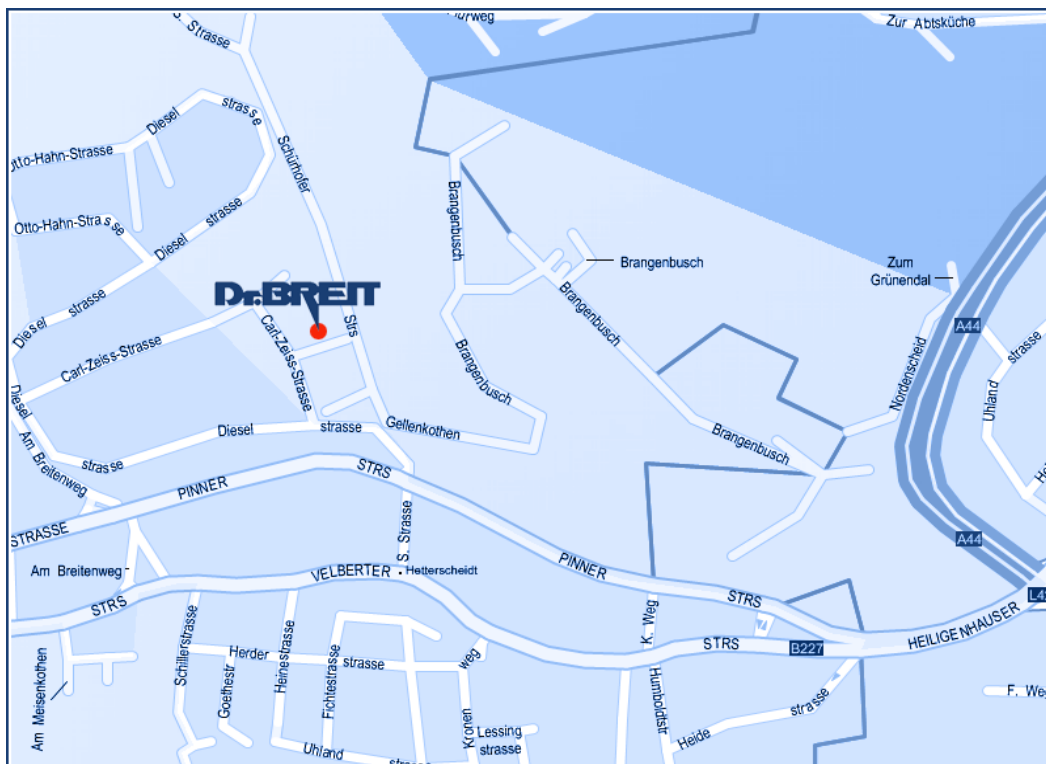

How to find us

From Autobahnkreuz Breitscheid (A3 // A52), take the exit to Essen, then Ratingen-Breitscheid. Follow the signs Heiligenhaus. This will lead you through Ratingen-Hösel, you cross the railway-line and continue going. After leaving Hösel, you will soon reach Heiligenhaus. Once in Heiligenhaus, take Velbert or Gewerbegebiet (industrial area) Hetterscheidt. When entering the Gewerbegebiet, Carl-Zeiss-Straße is to your right so turn right and find us in No. 25.