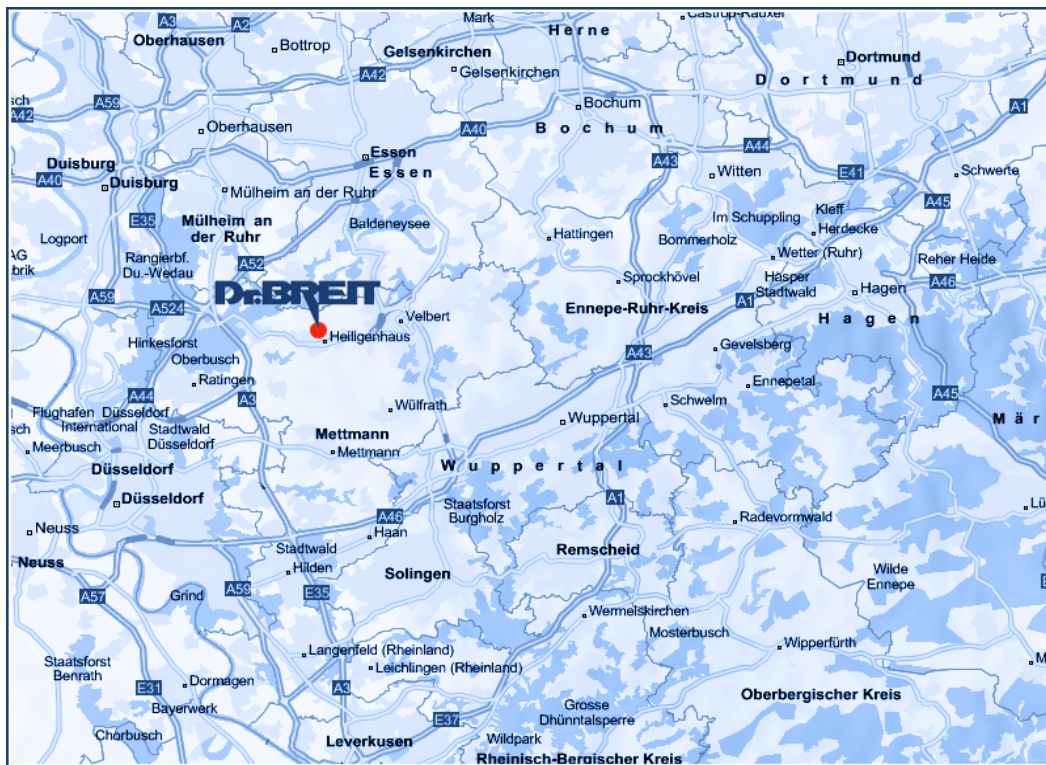

How to find us

From Autobahnkreuz Breitscheid (A3 // A52), take the exit to Essen, then Ratingen-Breitscheid. Follow the signs Heiligenhaus. This will lead you through Ratingen-Hösel, you cross the railway-line and continue going. After leaving Hösel, you will soon reach Heiligenhaus. Once in Heiligenhaus, take Velbert or Gewerbegebiet (industrial area) Hetterscheidt. When entering the Gewerbegebiet, Carl-Zeiss-Straße is to your right so turn right and find us in No. 25.